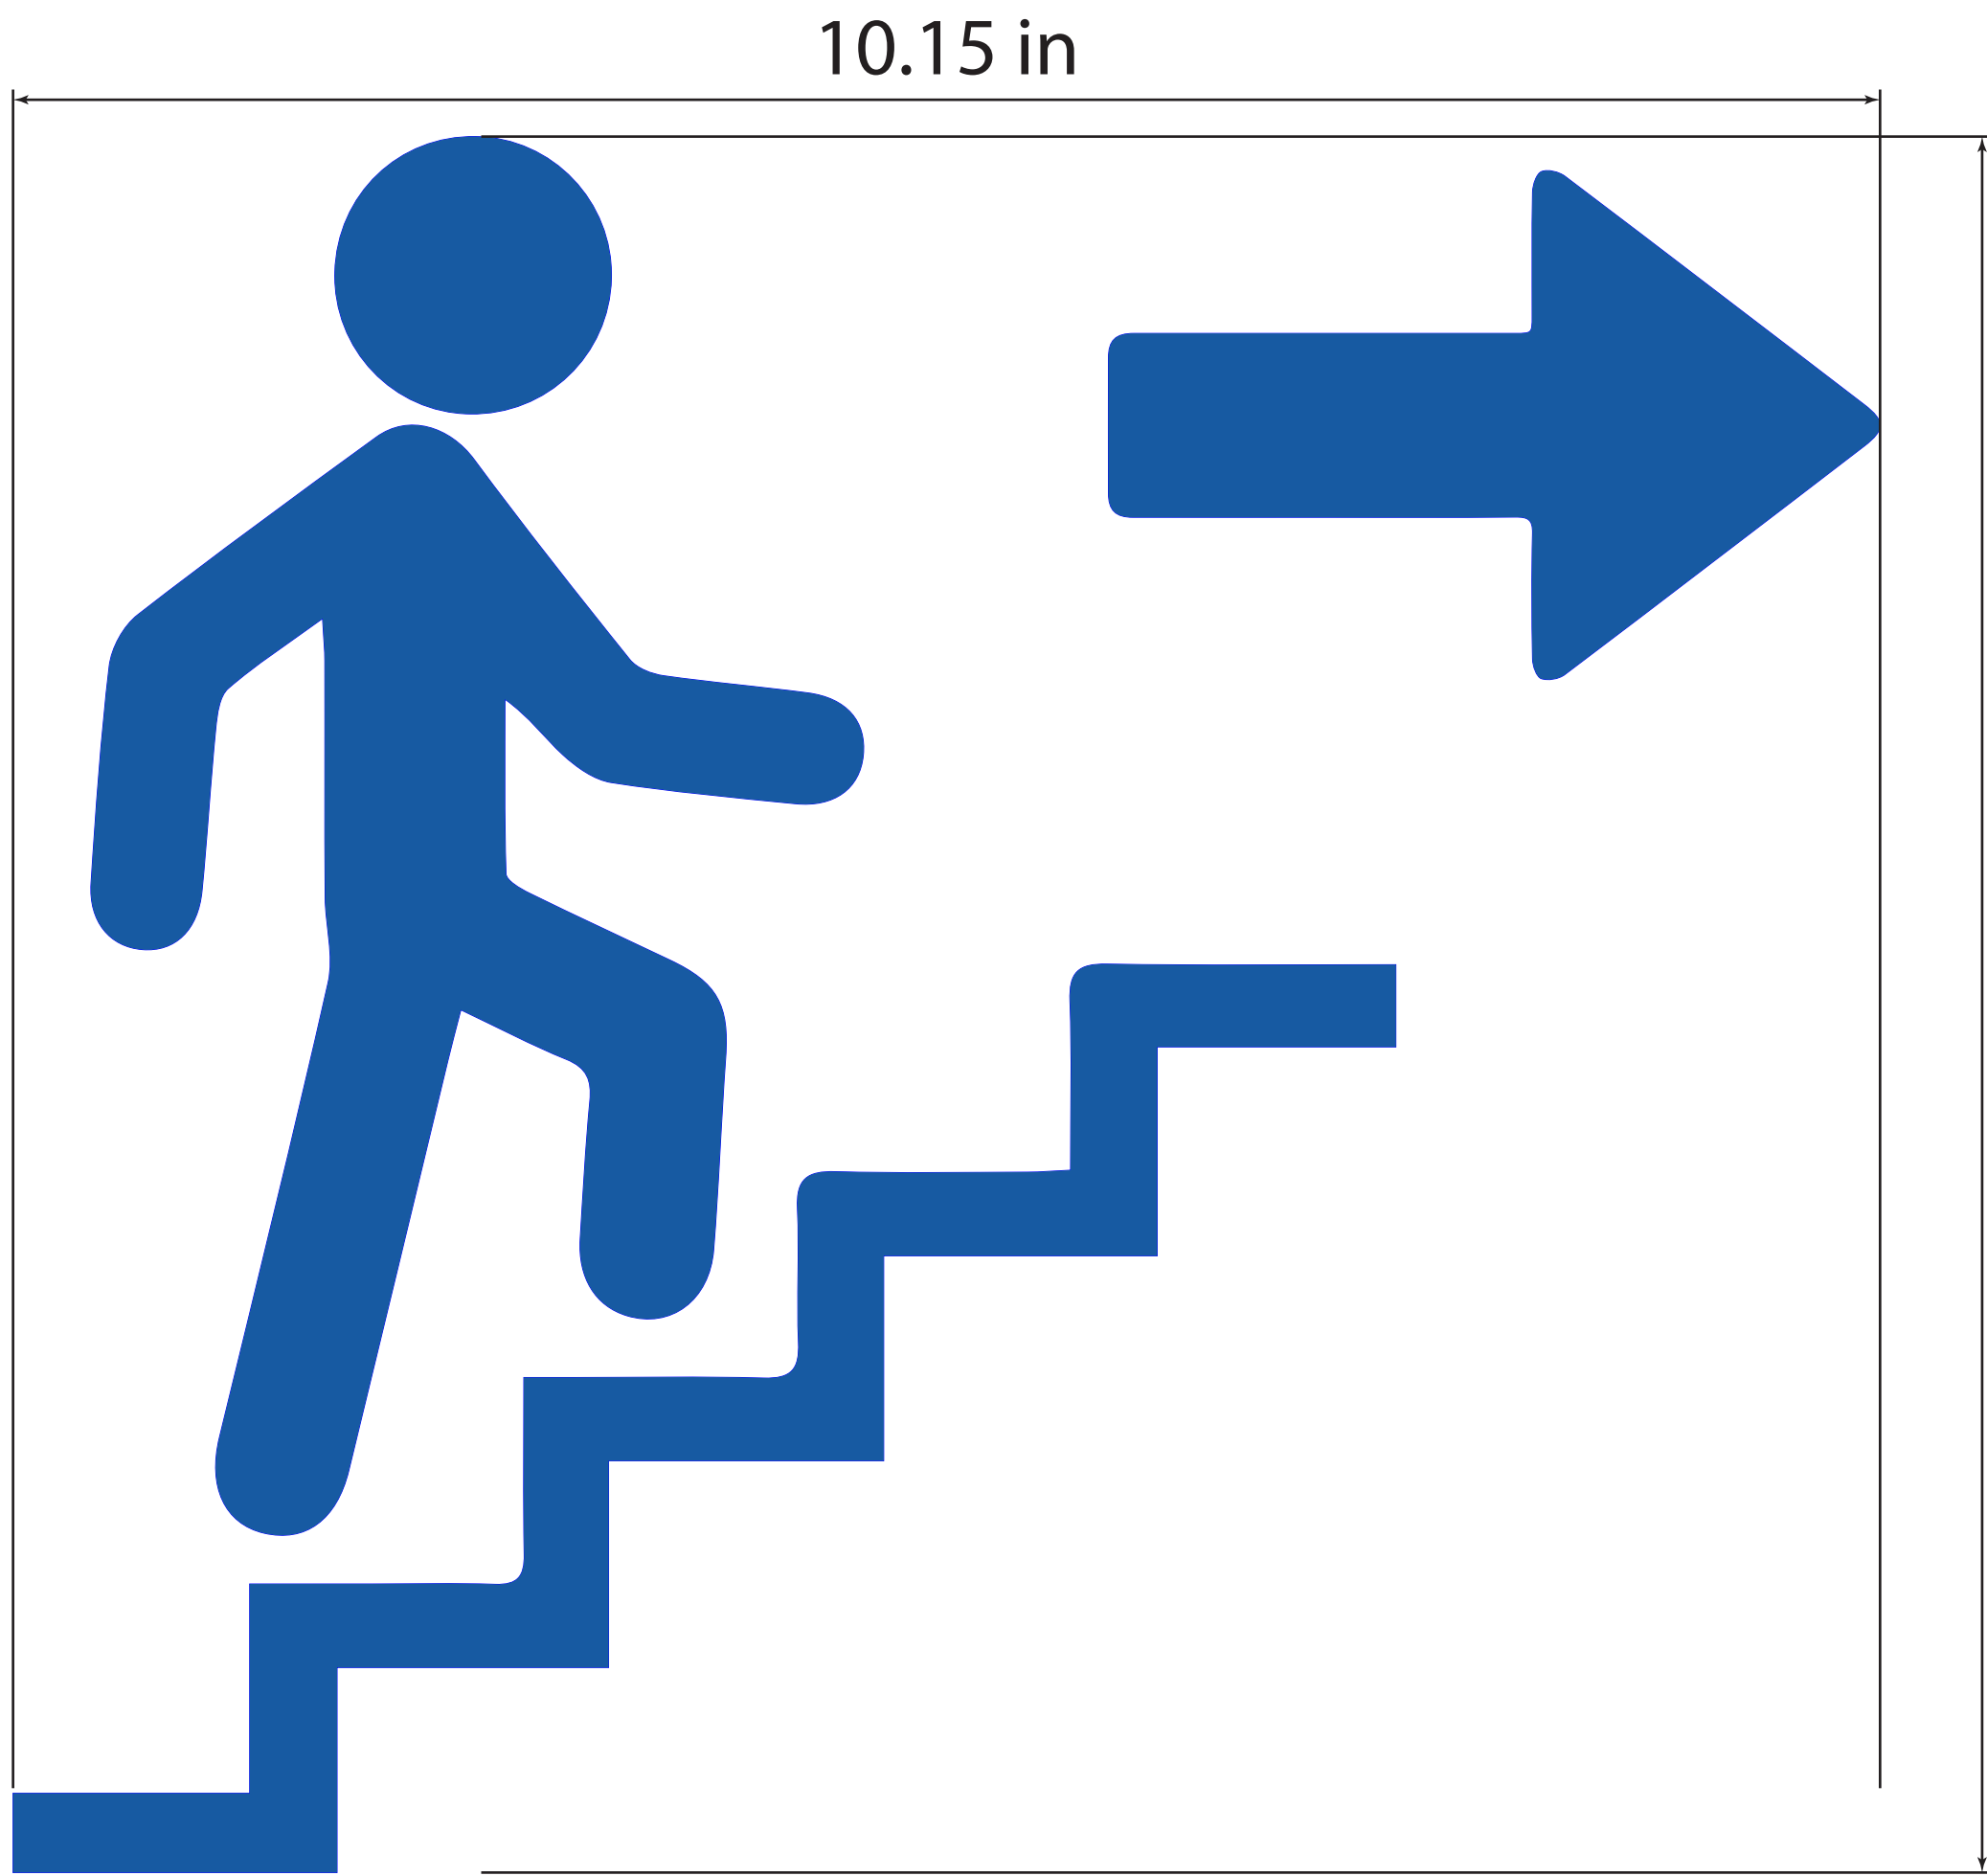

21.41 in

9.31 in

10.15 in

9.44 in

**CONCORDA
CREEKWAY**

10.89 in

30.71 in

43.58 in

8.65 in

CONONDAGA

CREEK WALK

8.65 in

35.39 in

CREEK WALK

THIS WAY

8.65 in

38.78 in

ONONDAGA

LAKE LOUNGE

8.65 in

The image shows a sign design with two lines of text and a double arrow. The top line reads "ONONDAGA" and the bottom line reads "LAKE LOUNGE". Both lines end with a large, double-lined arrow pointing to the right. The text is in a bold, sans-serif font. The "O"s in "ONONDAGA" and "LOUNGE" have a white circular cutout in the center. Dimension lines indicate the overall width is 38.78 inches and the height of the text and arrow is 8.65 inches.